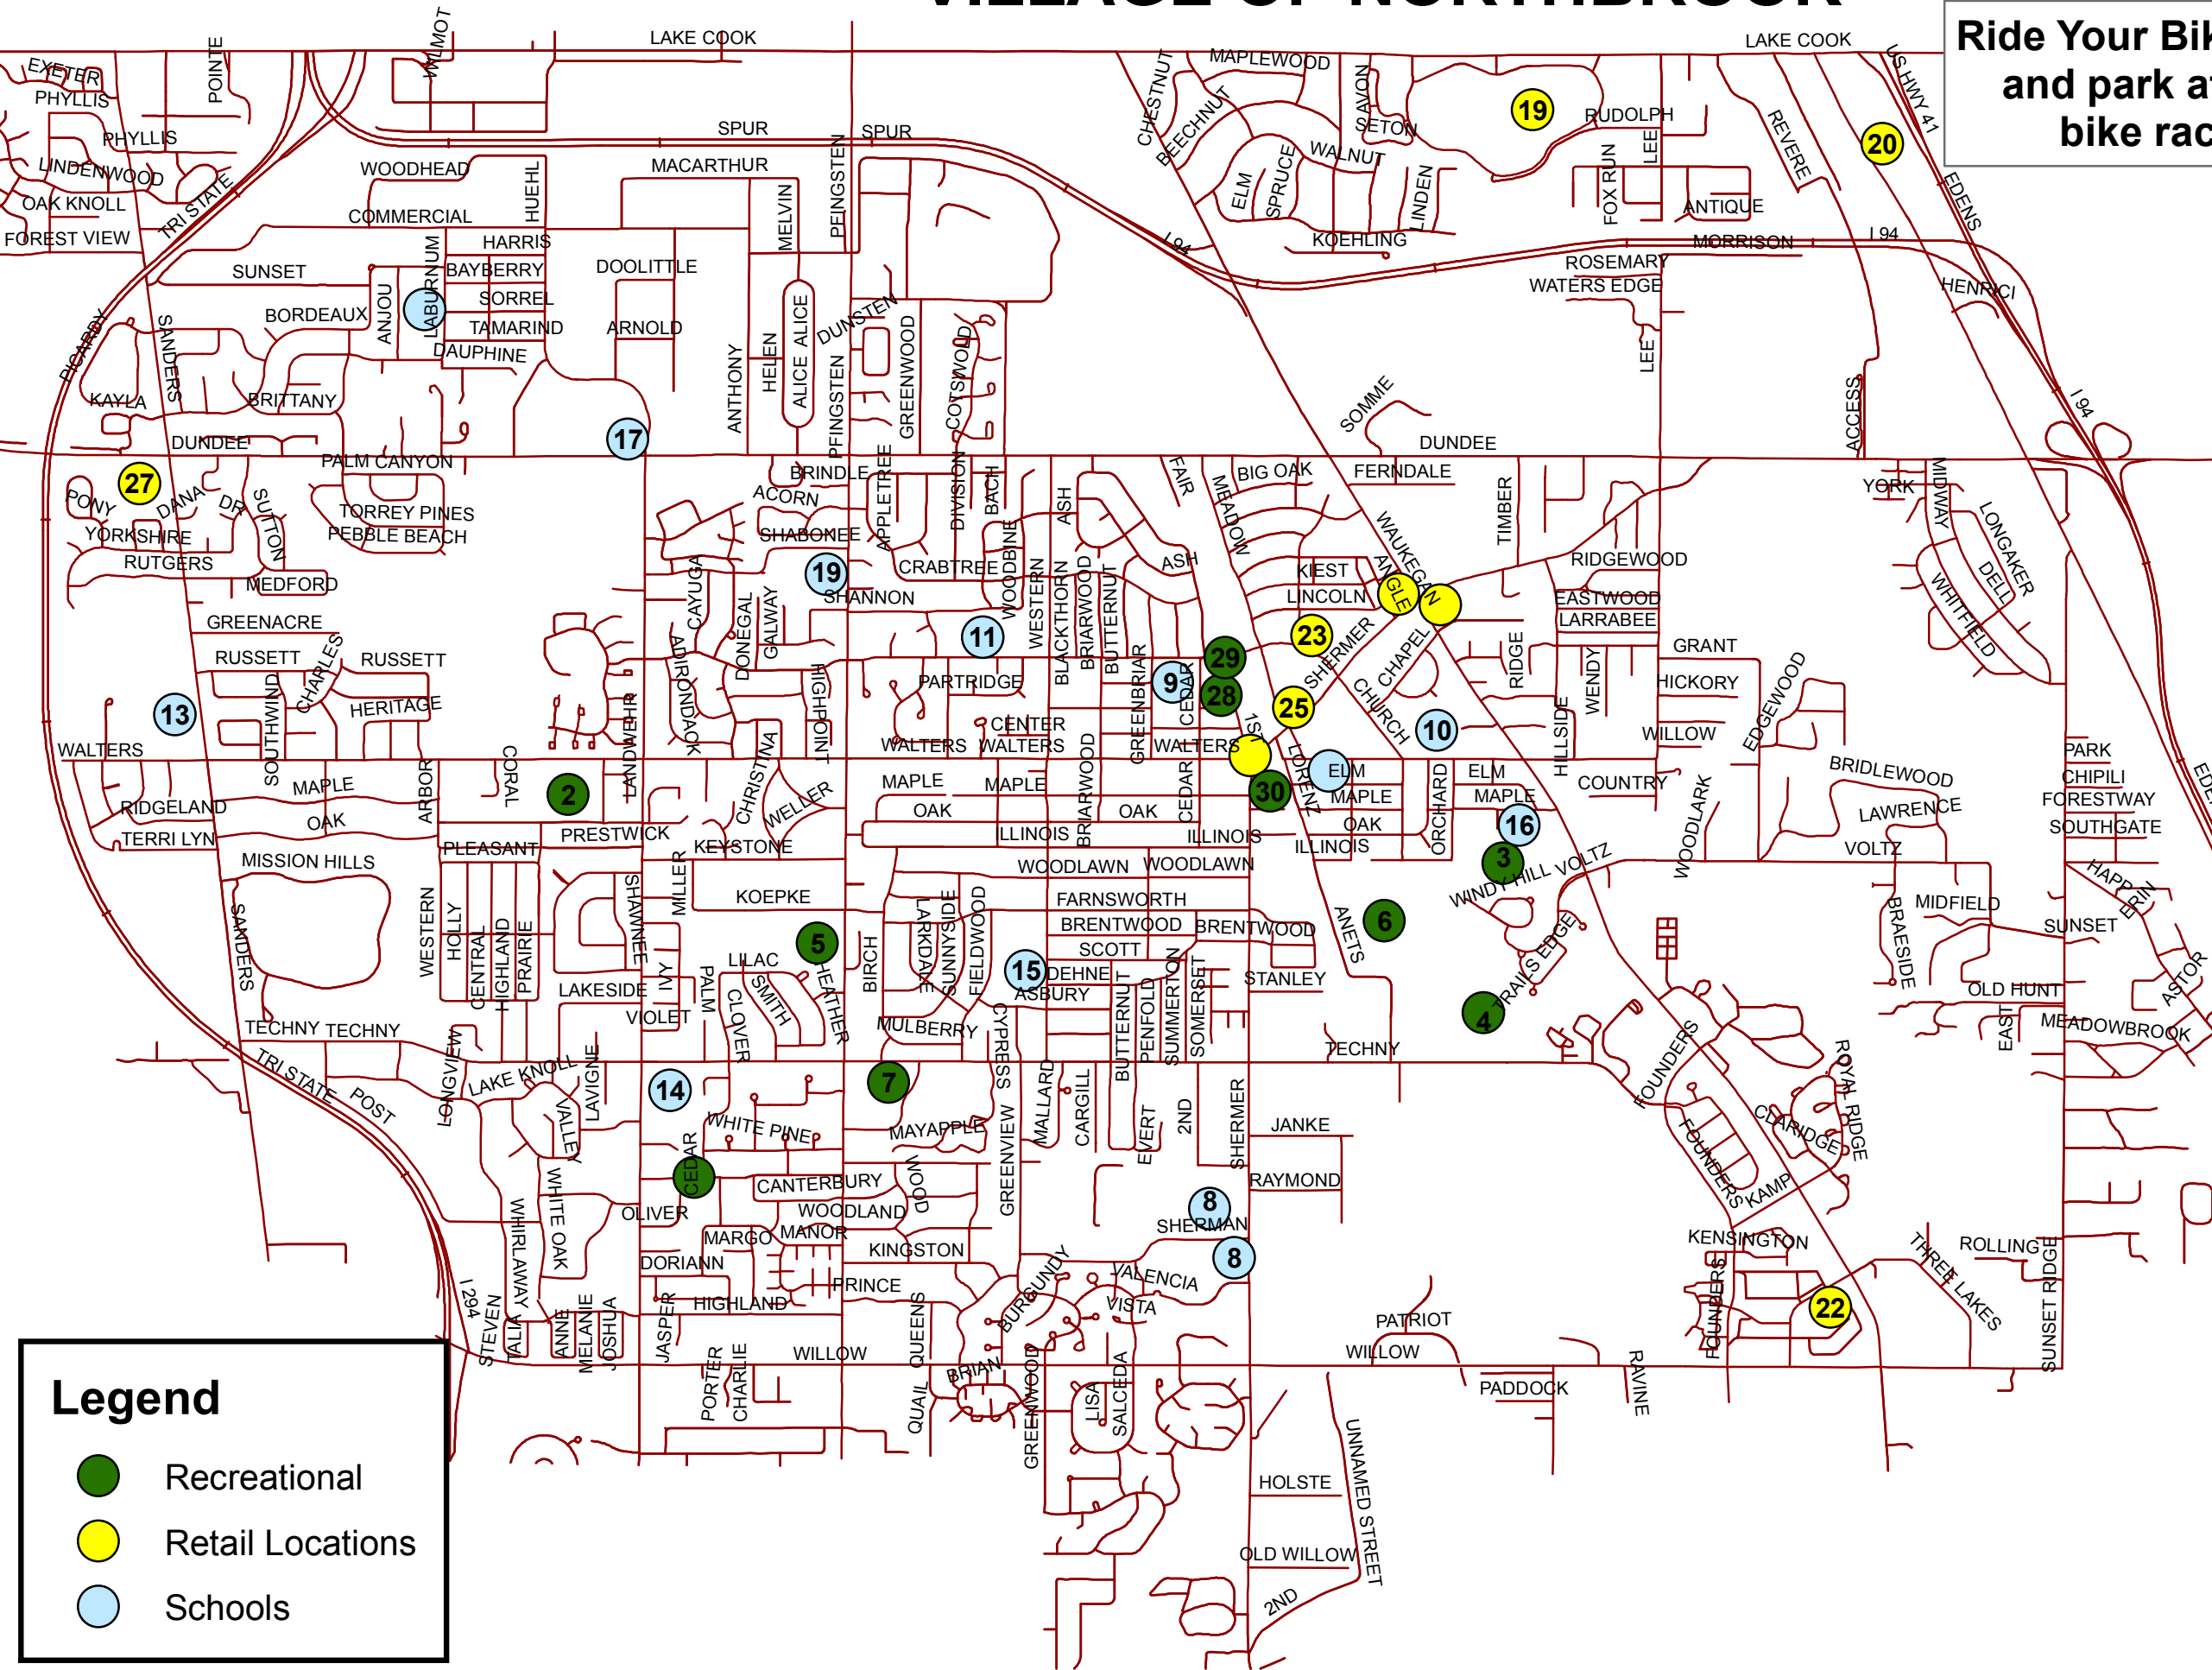

# VILLAGE OF NORTHBROOK

**Ride Your Bike in Northbrook  
and park at the following  
bike rack locations**

**Legend**

- Recreational
- Retail Locations
- Schools

**RECREATIONAL**

1. FLORAL PARK
2. LEISURE CENTER
3. MEADOW HILL AQUATIC CENTER
4. MEADOW HILL PARK
5. SPORTS CENTER
6. TECHNYPRAIRIE
7. YMCA

**SCHOOLS**

8. GLENBROOK NORTH MAPLE
9. GREENBRIAR
10. MEADOWBROOK
11. WESTMOOR
12. HICKORY POINT
13. WOODOAKS
14. STANLEY FIELD
15. WESTCOTT
16. NORTHBROOK JR. HIGH
17. TEMPLE BETH EL
18. ST. NORBERT'S
19. SHABONEE

**RETAIL**

19. NORTHBROOK COURT
20. GARDEN FRESH PERFORMANCE BIKES
21. GEORGE GARNER CYCLERY
22. REI
- WHOLE FOODS
- CHASE BANK
23. SUNSET FOODS
- CHICKEN CHARLIE'S
24. WALGREENS
25. BASKIN ROBBINS
- WHEELS
- LITTLE LOUIES
26. 1367 SHERMER
27. BUTTERFIELDS
- GOODWILL

**PUBLIC**

28. VILLAGE HALL
29. NORTHBROOK LIBRARY
30. METRA